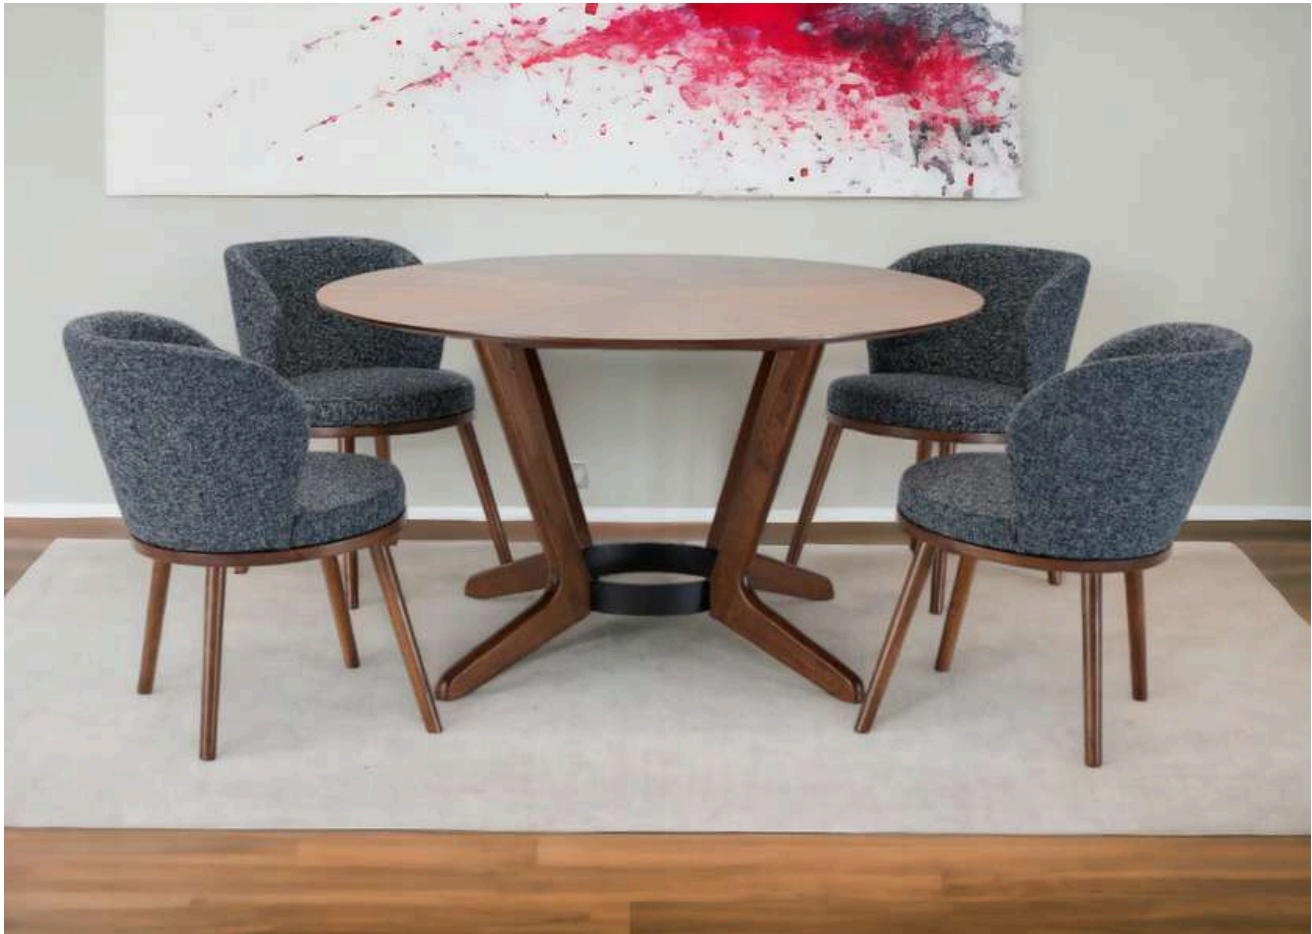

MIA

CHAIR

Material

Solid Rubberwood + Foam

Color

Leg : Walnut

Fabric : 77% polyester + 15% Acrylic
+ 8% cotton

Dimensions

Height - 765 mm

Width - 520 mm

Depth - 630 mm