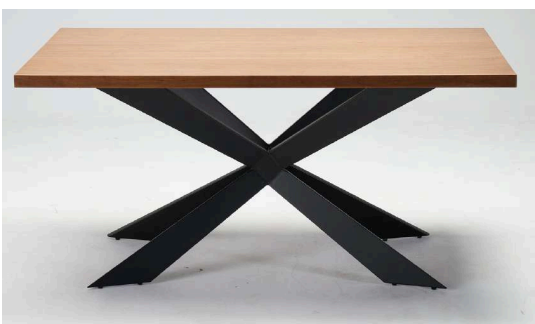

SK-DT 2018-25

DINING TABLE

Color:
Table Top: Cocoa
Table Leg: Black
Material:
Solid wood

*LAST PIECE

MARIAN

BENCH

Color:

Walnut 5544